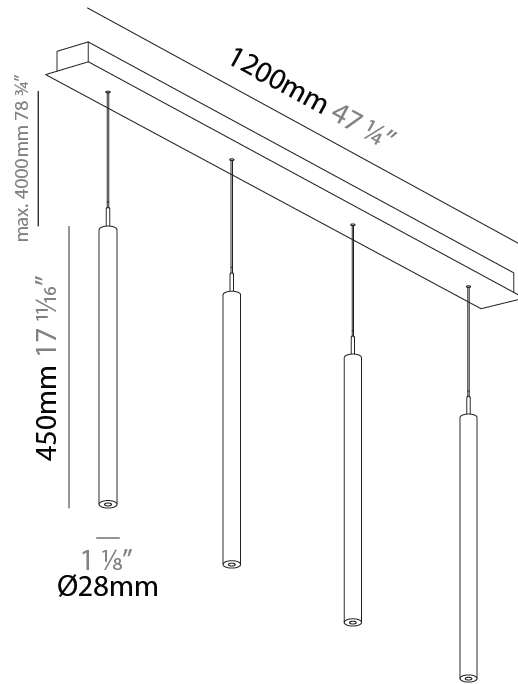

GENERAL

Series: G-Mini Channel
Subseries: G-Mini Channel Hangover
Partner: Prolicht
Division: Architectural
Installation: Suspension
Product Type: Clusters
Mounting Location: Ceiling
Light Distribution: Direct

PHYSICAL

Shape: Cylinder
Diameter (mm): 28
Diameter (in): 1 1/8"
Length (mm): 1200
Length (in): 47 1/4"
Height (mm): 450
Height (in): 17 11/16"

Diffuser: Shine Ring - NOR / OPL / YEL / ORA / RED / BLU / GRN
Fixture Finish: SSR / BKV / CWI / CRY / HAB / UFT / ITA / RUA / FTG / MYG / LOD / PUS / FRO / FUP / KIA / POP / BLS / SPG / MEY / GOH / CHC / COM / ABZ / JAG / OBR / MOS / ROR
Accent Finish: NOF / COP / MIR / SSS
Fixture Material: Extruded Aluminum / Steel
Cable Details: 2000mm/78 3/4" / 4000mm/157 1/2" - Cable, Black, Green, Orange, Red, White

ELECTRICAL

Lamp Type: LED (Zhaga Standard)
Input Wattage (W): 26
Total Output Wattage (W): 23.7
Dimming: Tri-Mode (Non-Dimming and Phase Dimming (120Vac only) and 0-10V Dimming)
Driver Included: Yes
Driver Location: Integrated
Driver Type: Constant Current - Universal
Driver Class: Class 2
Input Voltage (V): 120 - 277

LED

Color Temperature (°K): 2700 / 3000 / 3500 / 4000
Max. Delivered Lumen (lm): 1557 / 1421 / 1499 / 1450
Nominal Lumen (lm): 1840 / 1949 / 2057 / 2112
CRI: >90 CRI
Lamp Life (hrs): 50000

OPTICAL

Beam Angle: 32 / 58

RATINGS AND CERTIFICATIONS

Certified By: Certified for North American Standards
IP rating: IP20